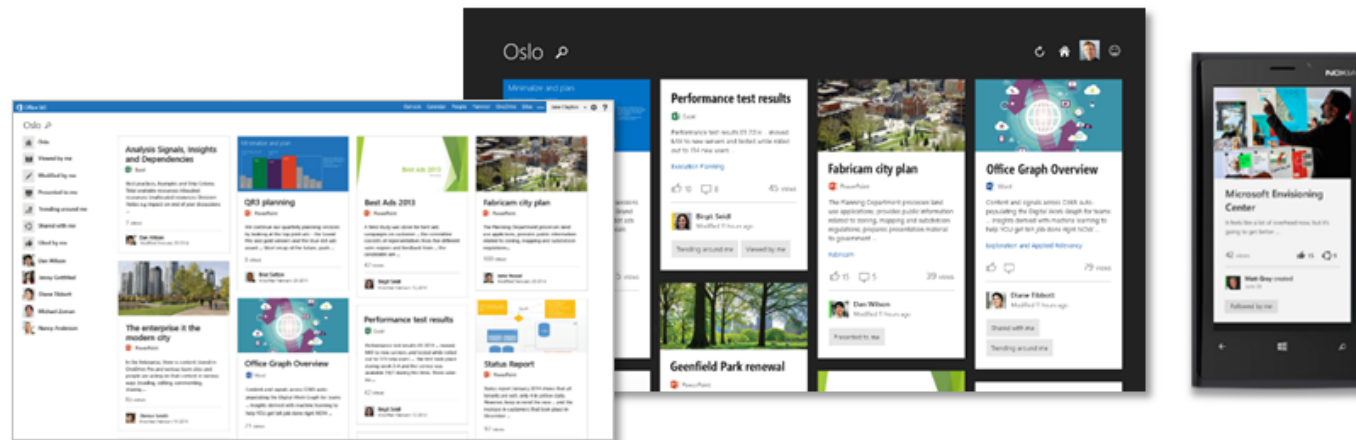

SharePoint

Yammer

Lync

Content and signals across O365 auto-populating the Office Graph for teams

Insights derived with machine learning to help YOU get the job done right NOW

What is The Office Graph?

KAT

Documents