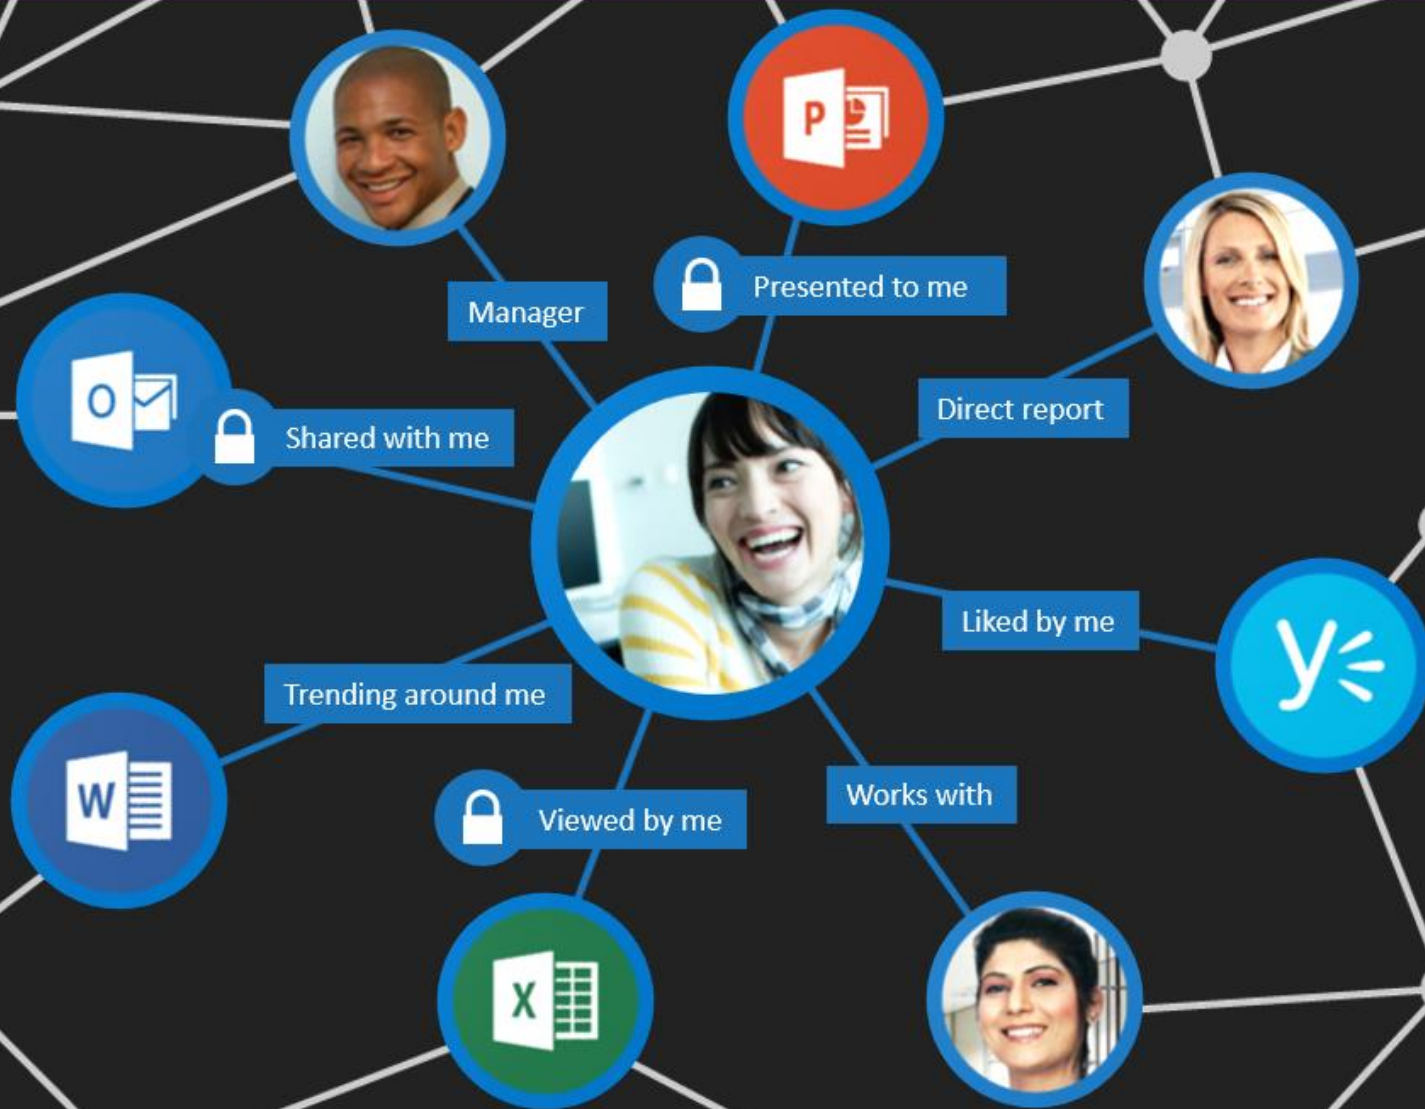

What is The Office Graph?